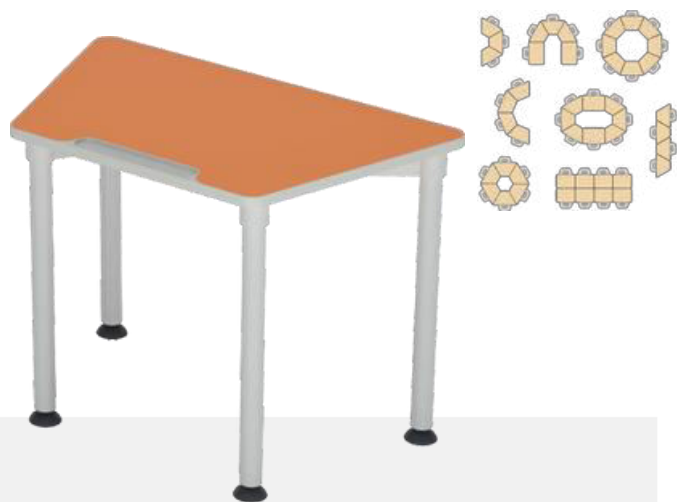

DSC 263 Round

DSC 263 Rectangle

DSC

DSC

DSC 261/ 262

Chair- Plastic Moulded 8"/10"/13"
Height Table - 54" x 30" x 20" Height

DSC 276

Chair- Plastic Moulded 13.9" x 14.4" x 11" Height
Table - 24.8" x 16.7" x 18-22" Height

DSC 291

MS Frame, PLPB Top 600mm
dia, 600mm Height

DSC 292

MS Frame, PLPB Top 600mm x
600mm, 600mm Height

DSC 293

MS Frame, MDF
Moulded Top 700mm
x 500mm with Pencil
Slot

DSC 274

Chair - MS Frame height adjustable,
Plastic Moulded Seat & Back
Table - MS Frame height adjustable,
Plastic
PLPB Top with pencil seat with book
shelf

DSC 219

Chair - MS Frame, Blow Moulded Seat
Back Table - PLPB/Ply Top 600mm x
400mm with book shelf

DSC 220

Chair - MS Frame, Blow Moulded Seat
Back Table - PLPB/Ply Top 1150mm x
400mm with book shelf

DSC 279

Chair - MS Frame with book shelf,
Blow Moulded Back & Seat
Table - PLPB/Ply Top 600mm x
400mm

DSC 280

Chair - MS Frame with book shelf,
Blow Moulded Back & Seat
Table - PLPB/Ply Top 1150mm x
400mm

DSC 278