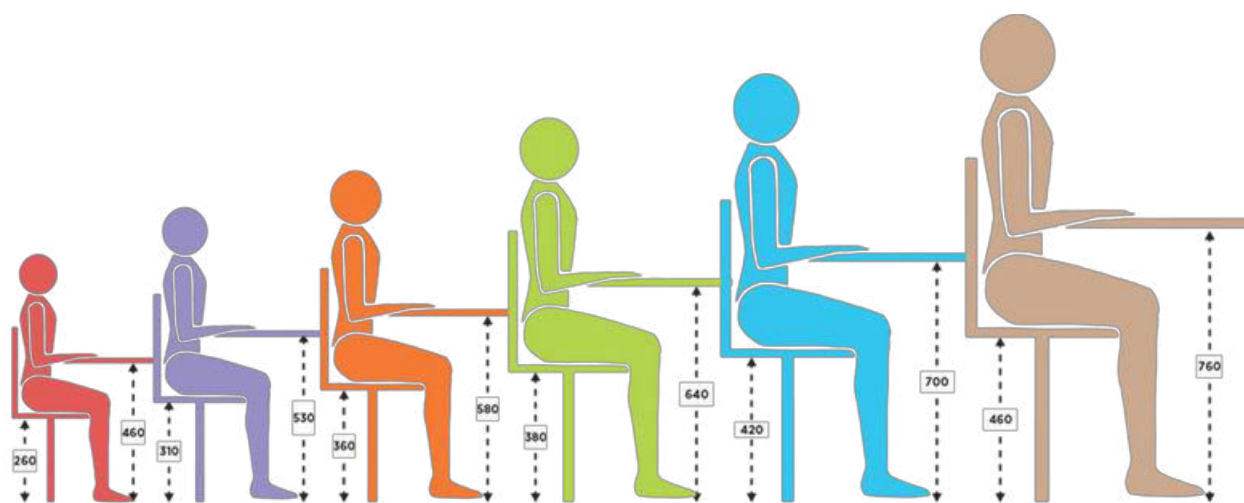

18 Locker

DB 766

Floding Bed MS
Frame, 6" Spring
wattrass

DB 767

Hortel Bunk bed,
MS Frame with Headbound

	Nursery	KG & 1	Class 2 - 3	Class 4 - 6	Class 7 - 8	Class 9+
Age Range	3-4years	4-6 years	6-8 years	8-11 years	11-14 years	14-Adult
Table Height	460mm	530mm	580mm	640mm	700mm	760mm
Chair Height	260mm	310mm	360mm	380mm	420mm	460mm